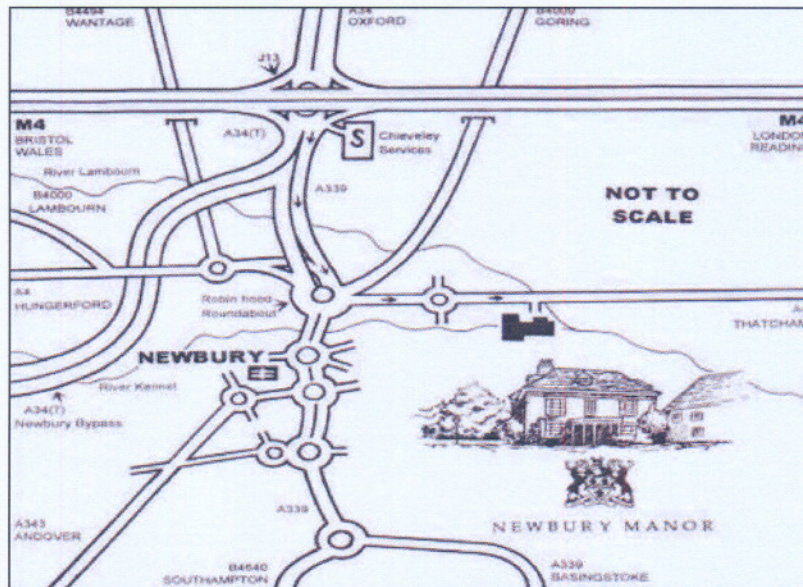

## Map & Directions

**SatNav / Google Earth Coordinates 51 24.1170 N, 1 18.0506 W**

#### From the M4

Leave the M4 at Junc. 13 (Chieveley Services).

Follow the signs for Newbury on the A34 until you see a sign for Newbury on the A339.

Take this road until Robin Hood Roundabout, then take the middle lane marked A4 Thatcham/ Reading.

Pass a BP garage on the left and continue to the roundabout.

Go straight over.

Newbury Manor Hotel is 300 yards along on the right hand side, opposite The Swan.

Pass BP garage on the left and continue to a roundabout.

Go straight over.

Newbury Manor Hotel is 300 yards along on the right hand side, opposite The Swan.

**ADDITIONAL LINKS :** [BACK](#) | [TOP OF PAGE](#) | [THE RIVERBAR RESTAURANT](#) | [REQUEST INFORMATION](#)