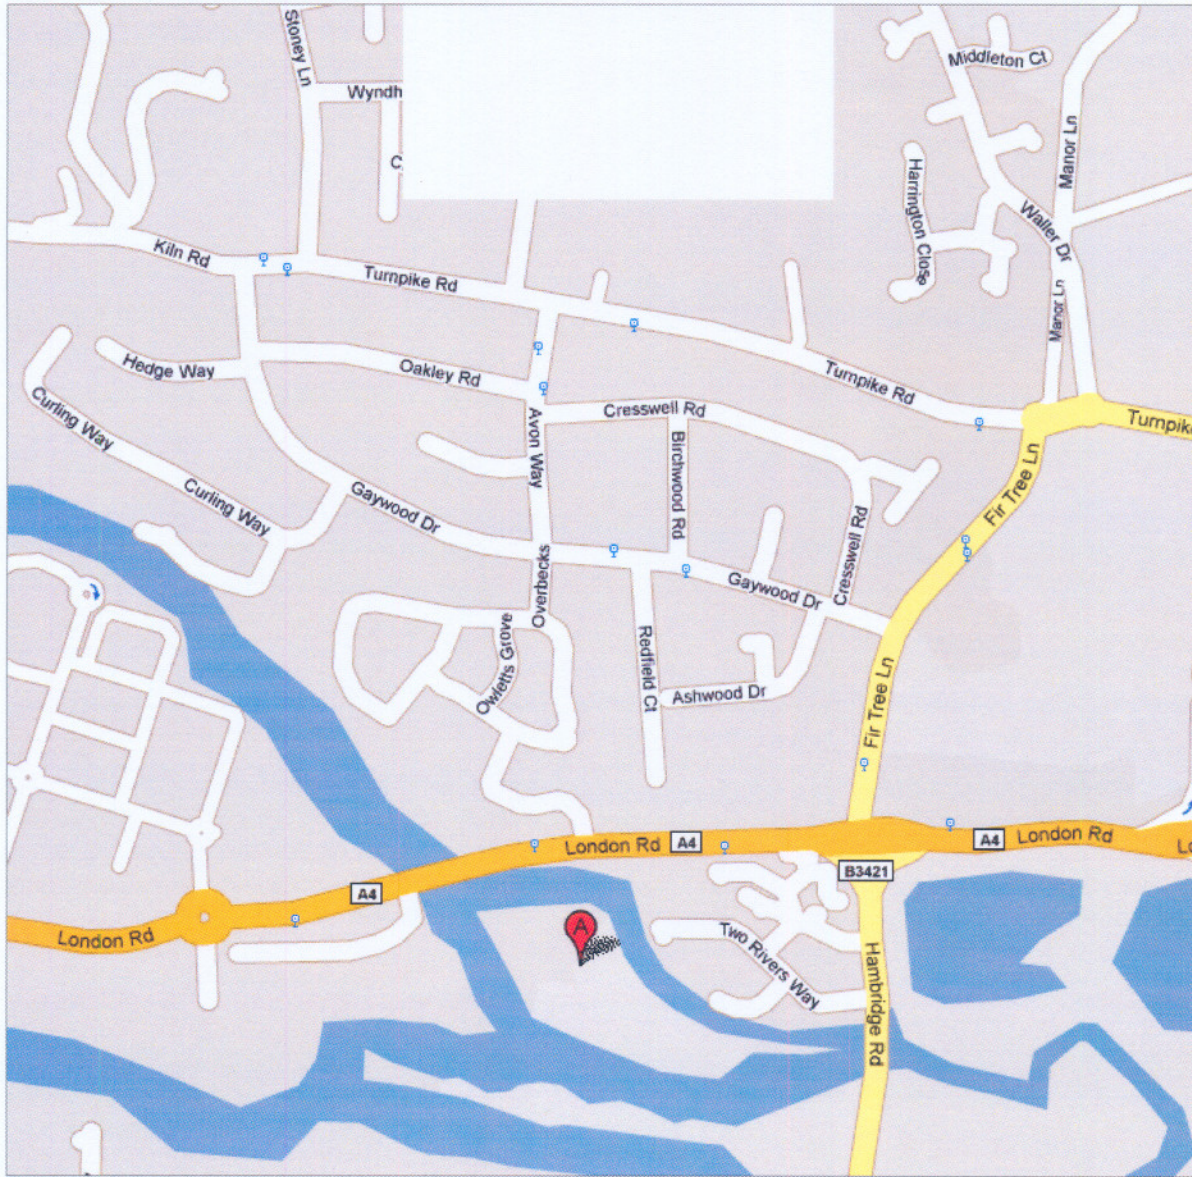

Results 1 - 1 of about 1 for **Newbury Manor hotel**

A. Newbury Manor
London Rd, Newbury, Berkshire, RG14 2BY -
01635 528838
★★★★☆ 61 reviews